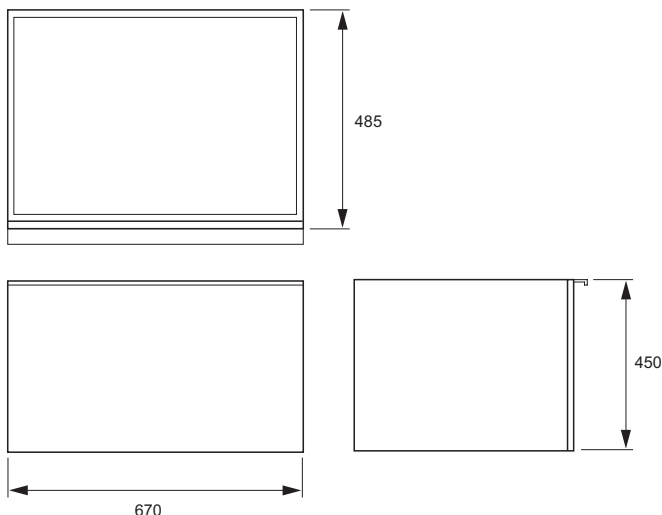

Reach 670 mm Base Unit

Reach offers a combination of striking contemporary design and a range of practical, solution-driven products to meet the demands of the modern bathroom. Designed with a subtle fusion of curves and angles, the Reach collection provides compact and standard-size pieces as well as vanity tops with co-ordinating washstands.

- Separate drawer
- Co-ordinating Mirrors
- All unit drawers/doors are soft close
- Catalysed Polyurethane topcoat
- Ergonomically comfortable unit height

Dimensions (mm)

Furniture Care: Although designed for bathroom use, as with all products, this cabinet will deteriorate if subjected to excessive water spillage or condensation. It is highly recommended that the bathroom is well ventilated using a suitable extractor fan. Any water spills must be mopped dry after use. Cleaning materials containing abrasives and strong acids should not be used.

Product	4030W Reach Base Unit 670 mm x 485 mm x 450 mm
Colours/finishes	White (-HU), Grey Anthracite (-442), Dark Oak (-NR)
Weight (kg)	18.8
Fixings	Fixings not included (It is the responsibility of the installer to use suitable fixings for the installation in hand)
Complementary items	18572W Reach 700 mm vanity top, 1 tap hole, 700 mm x 500 mm 4033W Reach optional pair of feet - H350 mm 4035W Reach 700 mm mirror with halogen light
Design linked items	Reach Sanitary ware
Guarantee	2 years